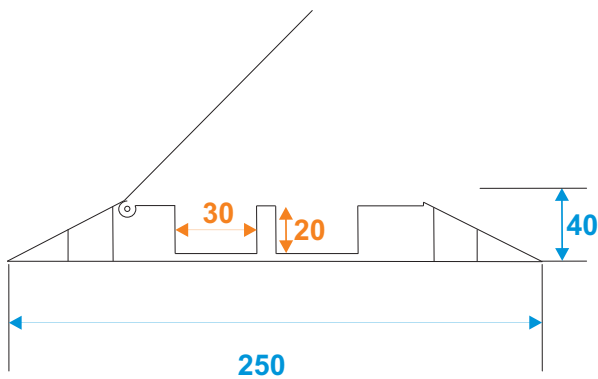

Flightcase

80702920 Cable crossover 2 channels 1000x250mm

*all dimensions in millimeters