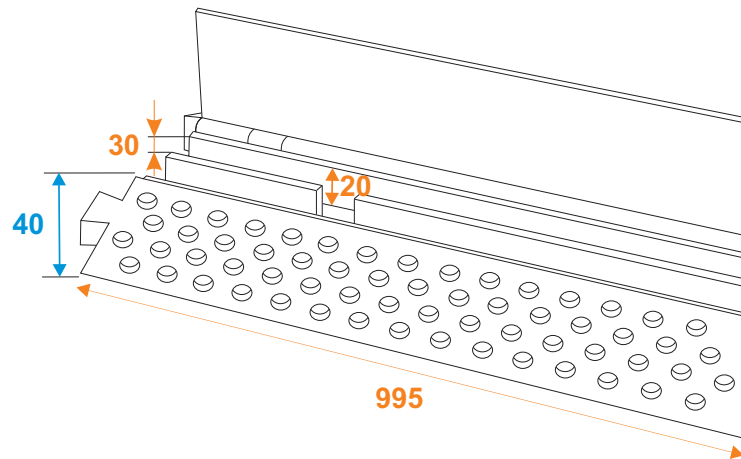

Flightcase

80702920 Cable crossover 2 channels 1000x250mm

*all dimensions in millimeters