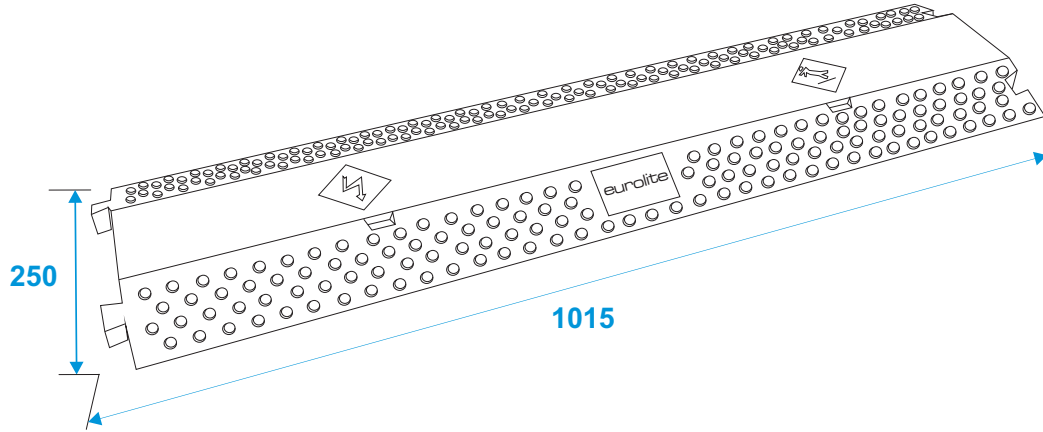

Flightcase

80702920 Cable crossover 2 channels 1000x250mm

*all dimensions in millimeters